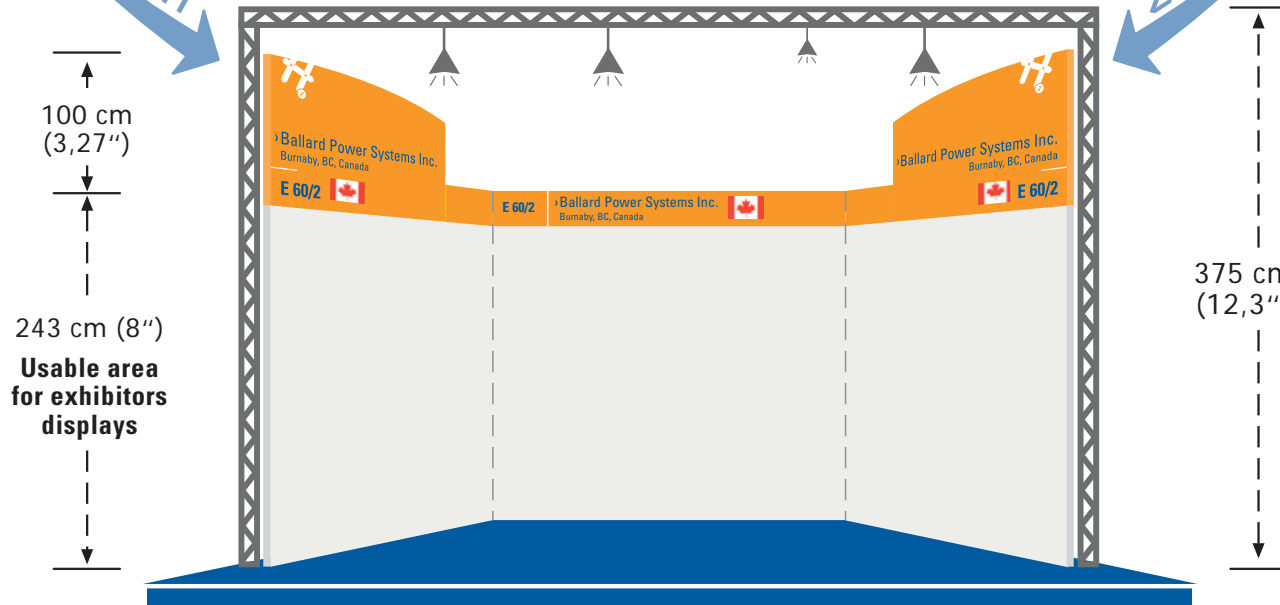

Booth Example, Hall 13 - Full Service Package B

Measurements - Meter (and Feet)

Booth walls are plain wood without "border edges" or patterns. Displays/Posters can be easily hung up/attached using Velcro stripping, double-sided tape or small wood/ laminate screws.

3-D VIEW

Exhibitors who have booked our **Full Service Package B** (Booth provided) will find their booth fully outfitted – walls, carpet, lighting, signage, furniture.

Colour scheme:

- Walls: **Light Gray**
- Carpet: **Dark Blue**
- Signage: **Orange/Blue/Gray**
- Lighting: **Halogen**